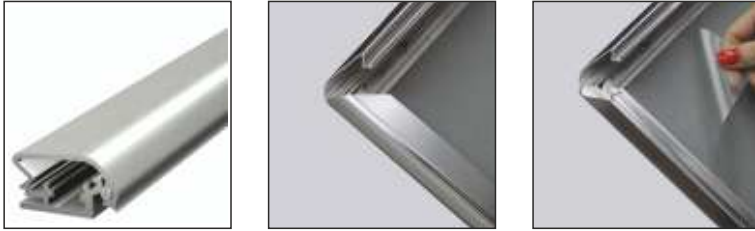

Chrome Line

Chrom Serie

Chrome Poster Frame - 32 mm. Chrom Klapprahmen - 32 mm

New

- i** * Chrome anodised aluminum frame
- * 25 mm and 32 mm profiles available
- * Mitred corner standard
- * Round corner optional
- * Anti-glare protective film
- * Grey polystyrene back
- * Four screws and four plug included for mounting
- * Individually packed, collective packing available
- * No assembly needed
- * Custom size available

- * Chrom Eloxiertes Aluminiumrahmen
- * Lieferbar mit 25 mm und 32 mm Profile
- * Ecken auf Gehrung
- * Runde Optionell
- * Antireflex Schutzfolie
- * Grau Polystyrol Rückwand
- * Schrauben und Dübel für Befestigung enthalten
- * Einzeln verpackt, lose Verpackung optionell
- * Direkt verfügbar
- * Benutzerdefinierte Größe verfügbar

Chrome Poster Stand Chrom Plakatständer

- i** * Unique design, high-quality finish
- * Durable and robust stand
- * Eye catching mirrored chrome
- * Heavy weight base
- * Flat packed
- * Easy to assemble
- * Single or double sided

Chrome Lightbox Stand Chrom Leuchtkasten Ständer

New

-   * Unique design, high-quality finish
- * Free standing illuminated display
- * All electric components in compliance with CE standards
- * Backlit by T8 fluorescent tubes
- * Durable, robust construction
- * Easy assembly
- * The weight base makes very strong and sturdy and is finished in a beautiful mirrored chrome.
- * Supplied flat packed and is easy to assemble.
- * Double sided.