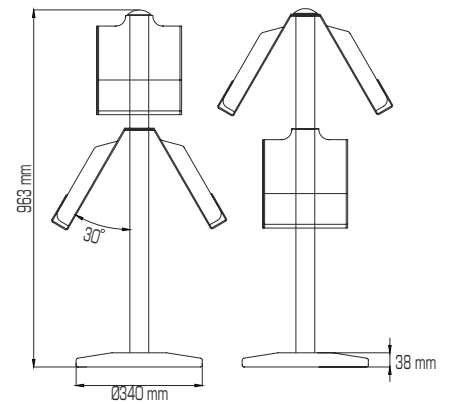

Chrome Literature Holder

Chrom Prospektständer

- Attractive design
- High quality chrome finish
- Stabil and durable
- Heavy weight base plate
- Unassembled and flat packed
- Easy to assemble

- Attraktives Design
- Hochwertiges Chrom-Finish
- Stabil und langlebig
- Schwere Bodenplatte
- Zerlegt und flach verpackt
- Einfach zu montieren

Standard Attributes

Options

EXTRUSION: Chrome color (anodized) aluminium

SHELF SIZE: A4 (210x297 mm)

ITEM CODE	CAPACITY
BSC 1	2 x A4
BSC 2	4 x A4
BSC 3	6 x A4

* Up to 4 shelves can be added to each level

* Extra shelves optional