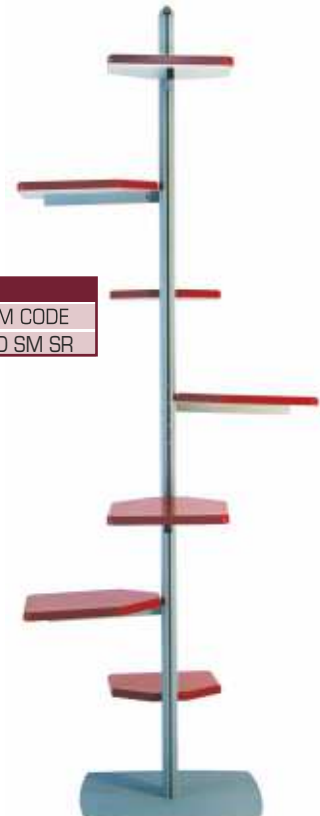

A3 Metal Shelf
ITEM CODE
SP SSS A3

Different variations with components

Dynamic Brochure and Poster Stands Dynamische Broschür- und Posterständer

Slide-in Frame
ITEM CODE
SP D SF A2
SP D SF B2
SP D SF A1
SP D SF B1

Different variations with components

Dynamic Brochure and Poster Stands Dynamische Broschür- und Posterständer

Injection Shelf
ITEM CODE
SP D SE A4

* Noticeboard
* Schaukasten

Injection Shelf
ITEM CODE
SP D SE A4

New

Metal Z Shelf
ITEM CODE
SP D SS A4 Z

Oval Base
ITEM CODE
SP BPS OV45

ITEM CODE
SP D SM SR

Different variations with components

Dynamic Brochure and Poster Stands Dynamische Broschür- und Posterständer

Dynamic Brochure and Poster Stands Dynamische Broschür- und Posterständer